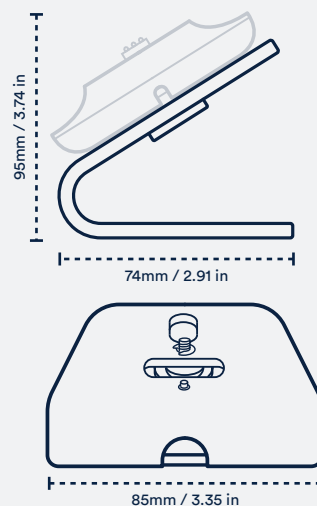

Compatible with	Hub
Mounting options	Dual lock for adhesion mount VESA 100mm pattern for Screw mount
Cable manager	Yes
Weight (without mounting kit)	190 g / 6.70 oz
Dimensions (without mounting kit)	184 x 184 x 44 mm / 7.2 x 7.2 x 1.7 in

Cube Wireless Charger

Home station for the Cube microphone.
Place the Cube on the Wireless Charger to turn off the mic and start charging.

Compatible with	Cube
Charging protocol	Catchbox proprietary
Power supply	5V 1A USB-C
Weight	385 g / 13.6 oz
Dimensions	189 x 189 x 30 mm / 7.44 x 7.44 x 1.18 in

Dock Charger

Home station for the Clip microphone. Snap the Clip on the Dock to turn off the mic and start charging.

Compatible with	Clip
Power supply	5V 1A USB-C
Daisy chain	Up to 4 Docks
Weight	150 g / 5.29 oz
Dimensions	95.5 x 95.5 x 25 mm / 3.76 x 3.76 x 0.98 in

Dock Bracket

Elevated mount for the Dock Charger. Attaches to horizontal or vertical surfaces.

Compatible with	Dock Charger
Weight	500 g / 17.64 oz
Dimensions	85 x 95 x 74 mm / 3.35 x 3.74 x 2.91 in

Storage Case