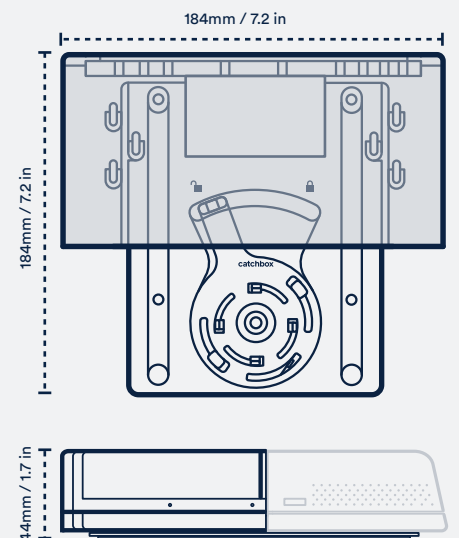

** Automute technology temporarily switches off audio when the microphone is caught, thrown or dropped to eliminate unwanted noise

*** Depends on selected RF power level

Mounting Kit

An accessory that allows you to lock and mount the Hub on any direction oriented surface.

Compatible with	Hub
Mounting options	Dual lock for adhesion mount VESA 100mm pattern for Screw mount
Cable manager	Yes
Weight (without mounting kit)	190 g / 6.70 oz
Dimensions (without mounting kit)	184 x 184 x 44 mm / 7.2 x 7.2 x 1.7 in