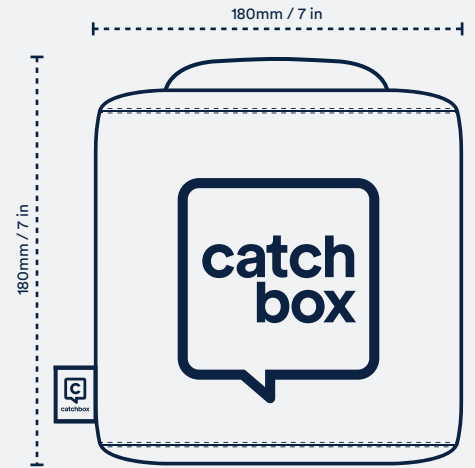

General Specifications

Audio latency	12 ms
Audio encryption	AES128
Radio frequency band	DECT / DECT 6.0 (1.8 / 1.9 GHz band) We will ship the product according to your provided shipping address
Radio output power	Up to 100 mW, controllable from Hub
Max # of transmitters in one space	EU: up to 10, US: up to 6
Wireless range	100 m / 330 ft (Line of Sight)*
Operating temperature range	0 °C (32 °F) to 30 °C (86 °F)

* The actual operating range depends upon the RF output settings, the surroundings, the signal absorption, signal reflection and signal interference

Hub

Two mic channel receiver with a graphical UI and built-in mixing capabilities.

Audio outputs	Mic 1 - XLR - balanced, Mic level Mic 2 - XLR - balanced, Mic level Mix output - USB-C - digital output Mix output - RCA - unbalanced, Line level
Audio inputs	USB-C - digital input Aux-in - 3.5mm - unbalanced, Line level
Dante™ audio networking	PRO
API / Remote monitoring	PRO
Antenna type	Built-in antennas
Kensington lock	Yes
Stealth mode	Yes
Weight (without Wall mounting kit)	300 g / 10.58 oz
Dimensions (without Wall mounting kit)	184 x 92 x 40 mm / 7.2 x 3.6 x 1.6 in

Cube

Wireless throwable microphone that can be thrown or passed around the room for audience audio capture.

Audio frequency response	50 to 20000 Hz
Microphone element	Electret condenser, omni-directional
Built-in Automute technology	Yes**
Battery type	Li-ion, rechargeable
Battery life	Typical 22h***
Battery charge time	Catchbox Wireless charger: 6h USB-C: 3h
Weight	370 g / 13.05 oz
Dimensions	180 x 180 x 180 mm / 7 x 7 x 7 in