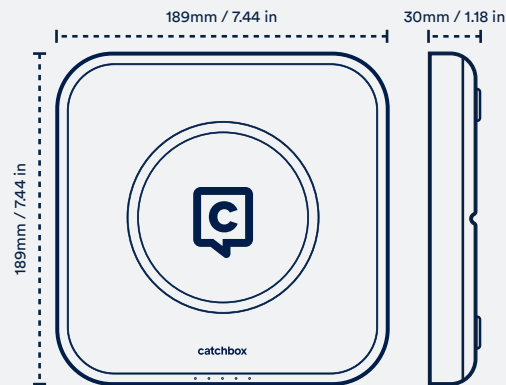

Cube Wireless Charger

Home station for the Cube microphone.
Place the Cube on the Wireless Charger to turn off the mic and start charging.

Compatible with	Cube
Charging protocol	Catchbox proprietary
Power supply	5V 1A USB-C
Weight	385 g / 13.6 oz
Dimensions	189 x 189 x 30 mm / 7.44 x 7.44 x 1.18 in