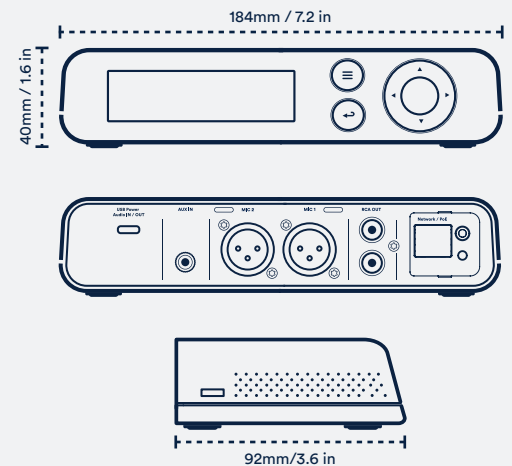

General Specifications

Audio latency	12 ms
Audio encryption	AES128
Radio frequency band	DECT / DECT 6.0 (1.8 / 1.9 GHz band) We will ship the product according to your provided shipping address
Radio output power	Up to 100 mW, controllable from Hub
Max # of transmitters in one space	EU: up to 10, US: up to 6
Wireless range	100 m / 330 ft (Line of Sight)*
Operating temperature range	0 °C (32 °F) to 30 °C (86 °F)

* The actual operating range depends upon the RF output settings, the surroundings, the signal absorption, signal reflection and signal interference

Hub

Two mic channel receiver with a graphical UI and built-in mixing capabilities.

Audio outputs	Mic 1 - XLR - balanced, Mic level Mic 2 - XLR - balanced, Mic level Mix output - USB-C - digital output Mix output - RCA - unbalanced, Line level
Audio inputs	USB-C - digital input Aux-in - 3.5mm - unbalanced, Line level
Dante™ audio networking	PRO
API / Remote monitoring	PRO
Antenna type	Built-in antennas
Kensington lock	Yes
Stealth mode	Yes
Weight (without Wall mounting kit)	300 g / 10.58 oz
Dimensions (without Wall mounting kit)	184 x 92 x 40 mm / 7.2 x 3.6 x 1.6 in

Dock Bracket

Elevated mount for the Dock Charger. Attaches to horizontal or vertical surfaces.

Compatible with	Dock Charger
Weight	500 g / 17.64 oz
Dimensions	85 x 95 x 74 mm / 3.35 x 3.74 x 2.91 in

Storage Case