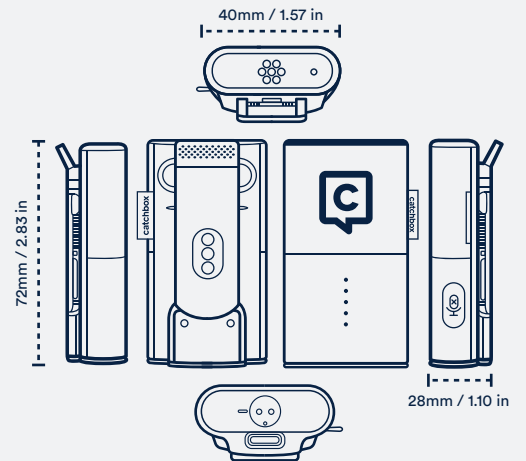

Clip

Wireless lavalier microphone that can be clipped on or worn on the lanyard by the presenter.

Audio frequency response	50 to 20000 Hz
Microphone element	Electret condenser, omni-directional
Quick-mute function	Yes
Battery type	Li-ion, rechargeable, replaceable
Battery life	Typical 8h***
Battery charge time	Catchbox Dock: 2h USB-C: 2h
Attachment types	Lever (clip on clothing) Lanyard (wear around the neck)
Weight	57 g / 2.01 oz
Dimensions (with lever)	40 x 72 x 28 mm / 1.57 x 2.83 x 1.10 in

** Automute technology temporarily switches off audio when the microphone is caught, thrown or dropped to eliminate unwanted noise

*** Depends on selected RF power level