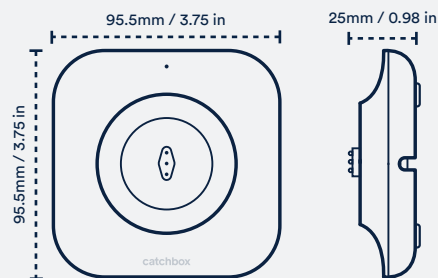

Compatible with	Hub
Mounting options	Dual lock for adhesion mount VESA 100mm pattern for Screw mount
Cable manager	Yes
Weight (without mounting kit)	190 g / 6.70 oz
Dimensions (without mounting kit)	184 x 184 x 44 mm / 7.2 x 7.2 x 1.7 in

Cube Wireless Charger

Home station for the Cube microphone.
Place the Cube on the Wireless Charger to turn off the mic and start charging.

Compatible with	Cube
Charging protocol	Catchbox proprietary
Power supply	5V 1A USB-C
Weight	385 g / 13.6 oz
Dimensions	189 x 189 x 30 mm / 7.44 x 7.44 x 1.18 in

Dock Bracket

Elevated mount for the Dock Charger. Attaches to horizontal or vertical surfaces.

Compatible with	Dock Charger
Weight	500 g / 17.64 oz
Dimensions	85 x 95 x 74 mm / 3.35 x 3.74 x 2.91 in

Storage Case